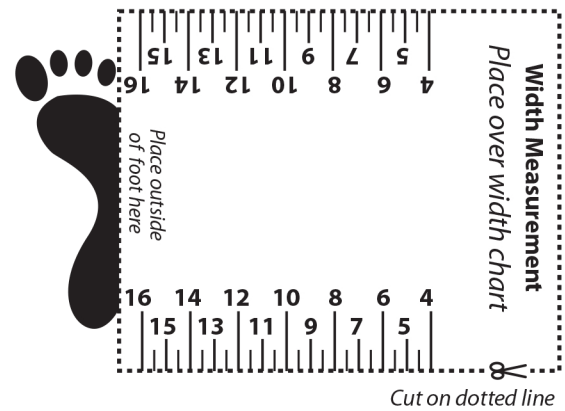

Men's Size Conversions

US Sizes	Euro Sizes	UK sizes	Inches	CM
6	39	5.5	9.25"	23.5
6.5	39	6	9.5"	24.1
7	40	6.5	9.625"	24.4
7.5	40-41	7	9.75"	24.8
8	41	7.5	9.9375"	25.4
8.5	41-42	8	10.125"	25.7
9	42	8.5	10.25"	26
9.5	42-43	9	10.4375"	26.7
10	43	9.5	10.5625"	27
10.5	43-44	10	10.75"	27.3
11	44	10.5	10.9375"	27.9
11.5	44-45	11	11.125"	28.3
12	45	11.5	11.25"	28.6
13	46	12.5	11.5625"	29.4
14	47	13.5	11.875"	30.2
15	48	14.5	12.1875"	31
16	49	15.5	12.5"	31.8

Place Heel of foot here

WE ARE ALL EXPLORERS.

Men's Size Chart

(Based on Brannock Device used in our retail locations)

Print at 100%

Align inside of foot on line for proper width

WE ARE ALL EXPLORERS.

use mark to align 8.5x11 printouts

use mark to align 8.5x11 printouts

use mark to align
8.5x11 printouts

inside of foot on line for proper width determination

WE ARE ALL EXPLORERS.

Width Chart

3A 2A A B C D E 2E 3E

use mark to align
8.5x11 printouts

Use ruler guide to verify
accuracy of printout

RIGHT HEEL

Place Heel of foot here

**Size Comparison
of the Standard Model
Brannock Device
Foot Measurers**