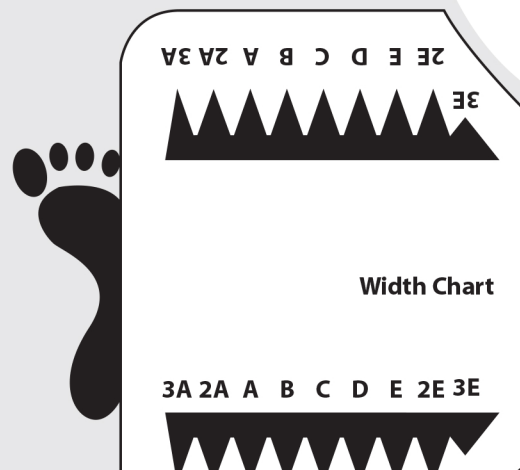

Place Heel of foot here

WE ARE ALL EXPLORERS.

Men's Size Chart

(Based on Brannock Device used in our retail locations)

Print at 100%

Align inside of foot on line for proper width

WE ARE ALL EXPLORERS.

use mark to align 8.5x11 printouts

use mark to align 8.5x11 printouts

use mark to align
8.5x11 printouts

inside of foot on line for proper width determination

WE ARE ALL EXPLORERS.

Width Chart

3A 2A A B C D E 2E 3E

use mark to align
8.5x11 printouts

Use ruler guide to verify
accuracy of printout

RIGHT HEEL

Place Heel of foot here

**Size Comparison
of the Standard Model
Brannock Device
Foot Measurers**