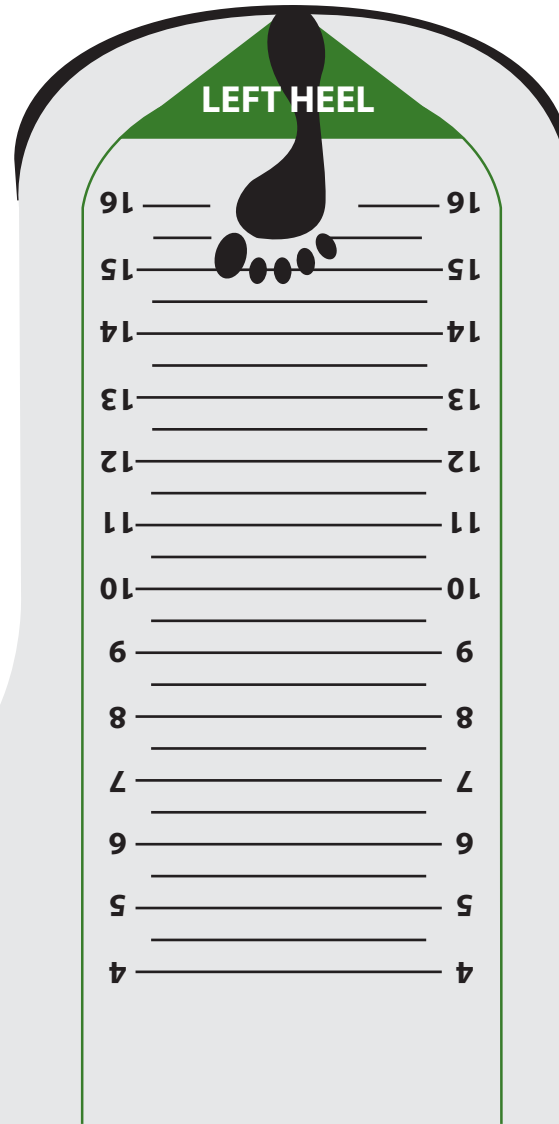

Men's Size Conversions

US Sizes	Euro Sizes	UK sizes	Inches	CM
6	39	5.5	9.25"	23.5
6.5	39	6	9.5"	24.1
7	40	6.5	9.625"	24.4
7.5	40-41	7	9.75"	24.8
8	41	7.5	9.9375"	25.4
8.5	41-42	8	10.125"	25.7
9	42	8.5	10.25"	26
9.5	42-43	9	10.4375"	26.7
10	43	9.5	10.5625"	27
10.5	43-44	10	10.75"	27.3
11	44	10.5	10.9375"	27.9
11.5	44-45	11	11.125"	28.3
12	45	11.5	11.25"	28.6
13	46	12.5	11.5625"	29.4
14	47	13.5	11.875"	30.2
15	48	14.5	12.1875"	31
16	49	15.5	12.5"	31.8

Place Heel of foot here

SIERRA TRADING POST®

Great Deals. Great Brands.

Men's Size Chart

(Based on Brannock Device used in our retail locations)

Print at 100%

Align inside of foot on line for proper width

SIERRA TRADING POST®
Great Deals. Great Brands.

use mark to align 8.5x11 printouts

use mark to align 8.5x11 printouts

use mark to align
8.5x11 printouts

inside of foot on line for proper width determination

SIERRA TRADING POST®

Great Deals. Great Brands.

Width Chart

3A 2A A B C D E 2E 3E

use mark to align
8.5x11 printouts

Use ruler guide to verify
accuracy of printout

RIGHT HEEL

Place Heel of foot here

Place outside of foot here

Width Measurement
Place over width chart