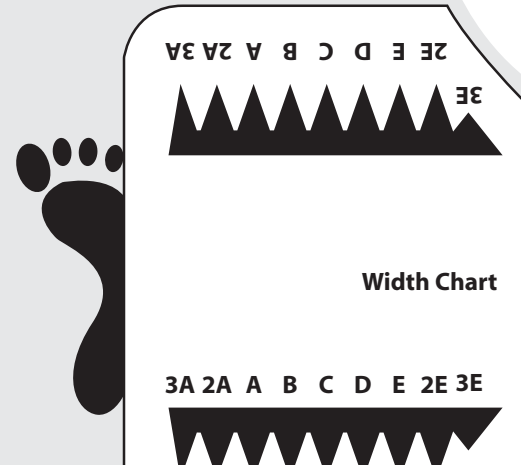

Place Heel of foot here

SIERRA TRADING POST®

Great Deals. Great Brands.

Men's Size Chart

(Based on Brannock Device used in our retail locations)

Print at 100%

Align inside of foot on line for proper width

SIERRA TRADING POST®
Great Deals. Great Brands.

use mark to align 8.5x11 printouts

use mark to align 8.5x11 printouts

use mark to align
8.5x11 printouts

inside of foot on line for proper width determination

SIERRA TRADING POST®

Great Deals. Great Brands.

Width Chart

3A 2A A B C D E 2E 3E

use mark to align
8.5x11 printouts

Use ruler guide to verify
accuracy of printout

RIGHT HEEL

Place Heel of foot here

Place outside of foot here

Width Measurement
Place over width chart